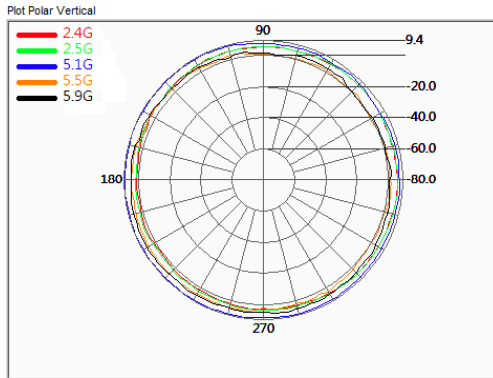

**Dual Band + Dual Polarization
MIMO Rundstrahlantenne**
Rest Nr 18716

Radiation Pattern

Port 1 Vertical

Port 2 Horizontal

H Plane