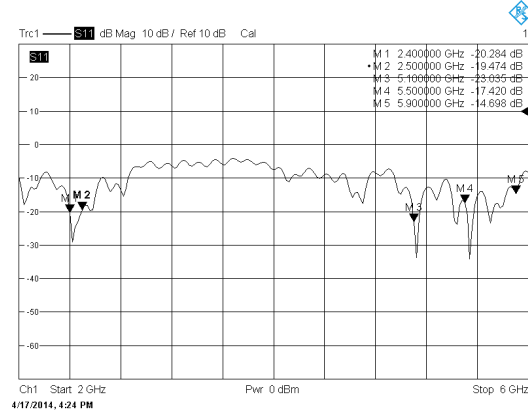

Port 2 Horizontal