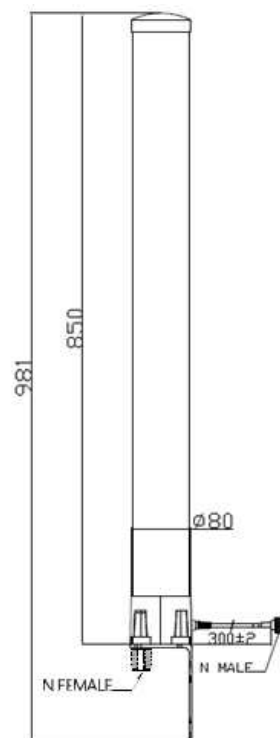

Electrical Specifications:	
Frequency Range	2.4~2.5/5.1~5.9GHz
VSWR	≤ 2.0
Gain	6/8dBi
Impedance	50Ω
Polarization	Linear Vertical and Horizontal (±90°)
Beamwidth	
Port1(V)-N Female	H/E Plane
2.4~2.5GHz	360°/13°
5.1~5.9GHz	360°/10°
Port 2(H)-N MALE	H/E Plane
2.4~2.5GHz	77°/360°
5.1~5.9GHz	53°/360°
Max. Power	50 Watt
Isolation	≤ - 20 dB
Mechanical Specifications:	
Connector	Port 1: N FEMALE Port 2: N MALE
Cable	Port 1:NA Port 2:CFD-200 BLACK
Operation Temp.	-30 ° ~ +60 °
Material-Radome	ABS
Dimension (L*W*H)	80*850mm ±5mm
Weight	880g ± 5g
RoHS compliant	Yes