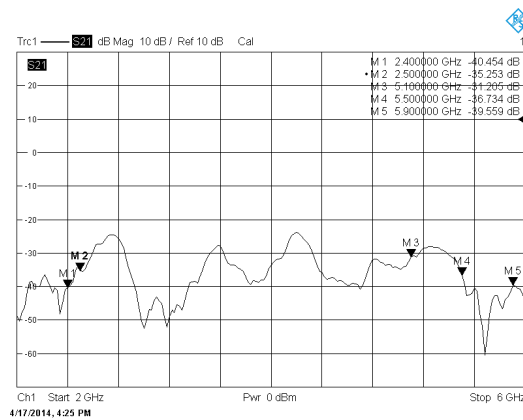

Electrical Specifications:	
Frequency Range	2.4~2.5/5.1~5.9GHz
VSWR	≤ 2.0
Gain	6/8dBi
Impedance	50Ω
Polarization	Linear Vertical and Horizontal (±90°)
Beamwidth	
Port1(V)-N Female	H/E Plane
2.4~2.5GHz	360°/13°
5.1~5.9GHz	360°/10°
Port 2(H)-N MALE	H/E Plane
2.4~2.5GHz	77°/360°
5.1~5.9GHz	53°/360°
Max. Power	50 Watt
Isolation	≤ - 20 dB
Mechanical Specifications:	
Connector	Port 1: N FEMALE Port 2: N MALE
Cable	Port 1:NA Port 2:CFD-200 BLACK
Operation Temp.	-30 ° ~ +60 °
Material-Radome	ABS
Dimension (L*W*H)	80*850mm ±5mm
Weight	880g ± 5g
RoHS compliant	Yes

S11

Port 1 Vertical

Port 2 Horizontal

SWR

Isolation

**Dual Band + Dual Polarization
MIMO Rundstrahlantenne**
Rest Nr 18716

Radiation Pattern

Port 1 Vertical