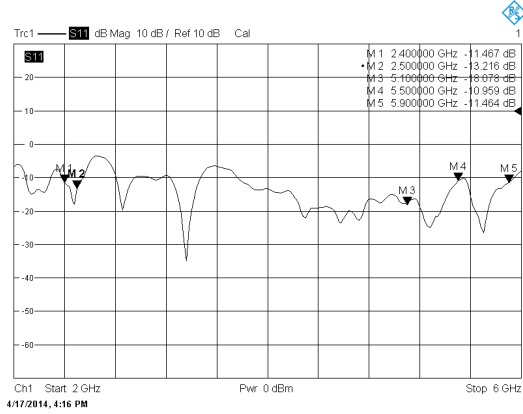

Dual Band + Dual Polarization MIMO Rundstrahlantenne

Rest Nr 18716

S11

Port 1 Vertical