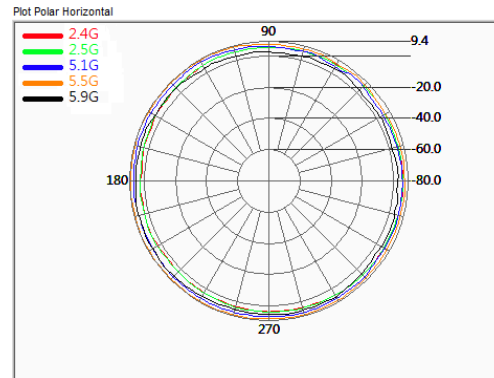

**Dual Band + Dual Polarization
MIMO Rundstrahlantenne**
Rest Nr 18716

Radiation Pattern

Port 1 Vertical

Port 2 Horizontal

H Plane

E Plane

WiMo Antennen und Elektronik GmbH

Am Gäxwald 14, D-76863 Herxheim Tel. (07276) 96680 FAX 9668-11

<http://www.wimo.com>

e-mail: info@wimo.com