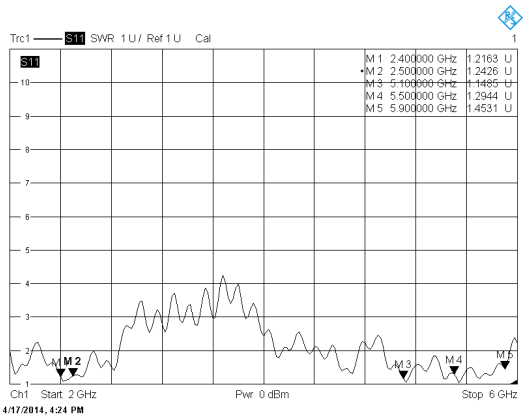

Electrical Specifications:	
Frequency Range	2.4~2.5/5.1~5.9GHz
VSWR	≤ 2.0
Gain	6/8dBi
Impedance	50Ω
Polarization	Linear Vertical and Horizontal (±90°)
Beamwidth	
Port1(V)-N Female	H/E Plane
2.4~2.5GHz	360°/13°
5.1~5.9GHz	360°/10°
Port 2(H)-N MALE	H/E Plane
2.4~2.5GHz	77°/360°
5.1~5.9GHz	53°/360°
Max. Power	50 Watt
Isolation	≤ - 20 dB
Mechanical Specifications:	
Connector	Port 1: N FEMALE Port 2: N MALE
Cable	Port 1:NA Port 2:CFD-200 BLACK
Operation Temp.	-30 ° ~ +60 °
Material-Radome	ABS
Dimension (L*W*H)	80*850mm ±5mm
Weight	880g ± 5g
RoHS compliant	Yes

S11

Port 1 Vertical

Port 2 Horizontal

SWR

Isolation

**Dual Band + Dual Polarization
MIMO Rundstrahlantenne**
Rest Nr 18716

Radiation Pattern

Port 1 Vertical