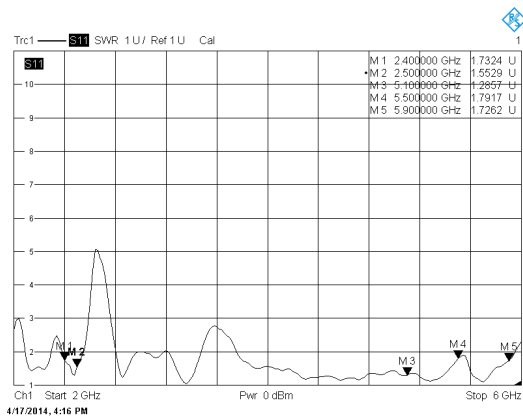

Electrical Specifications:	
Frequency Range	2.4~2.5/5.1~5.9GHz
VSWR	≤ 2.0
Gain	6/8dBi
Impedance	50Ω
Polarization	Linear Vertical and Horizontal (±90°)
Beamwidth	
Port1(V)-N Female	H/E Plane
2.4~2.5GHz	360°/13°
5.1~5.9GHz	360°/10°
Port 2(H)-N MALE	H/E Plane
2.4~2.5GHz	77°/360°
5.1~5.9GHz	53°/360°
Max. Power	50 Watt
Isolation	≤ - 20 dB
Mechanical Specifications:	
Connector	Port 1: N FEMALE Port 2: N MALE
Cable	Port 1:NA Port 2:CFD-200 BLACK
Operation Temp.	-30 ° ~ +60 °
Material-Radome	ABS
Dimension (L*W*H)	80*850mm ±5mm
Weight	880g ± 5g
RoHS compliant	Yes

S11

Port 1 Vertical

Port 2 Horizontal

SWR

Isolation

**Dual Band + Dual Polarization
MIMO Rundstrahlantenne**
Rest Nr 18716

Radiation Pattern

Port 1 Vertical