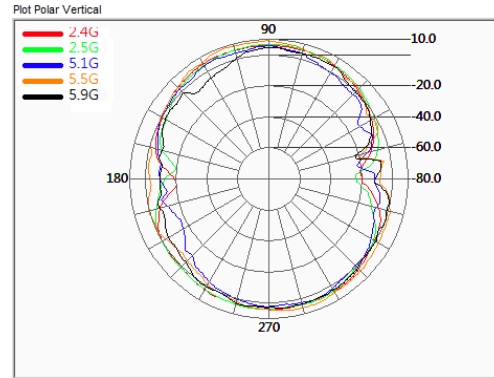

**Dual Band + Dual Polarization
MIMO Rundstrahlantenne**
Rest Nr 18716

Radiation Pattern

Port 1 Vertical

Port 2 Horizontal

H Plane