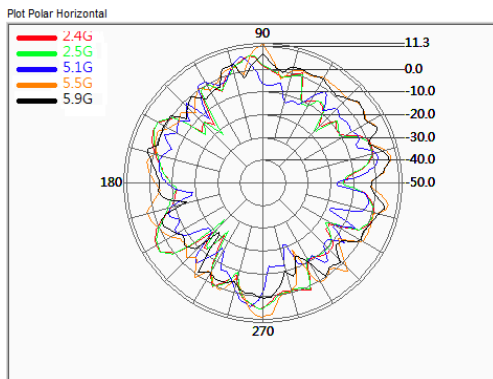

**Dual Band + Dual Polarization
MIMO Rundstrahlantenne**
Rest Nr 18716

Radiation Pattern

Port 1 Vertical

Port 2 Horizontal

H Plane

E Plane

WiMo Antennen und Elektronik GmbH

Am Gäxwald 14, D-76863 Herxheim Tel. (07276) 96680 FAX 9668-11

<http://www.wimo.com>

e-mail: info@wimo.com