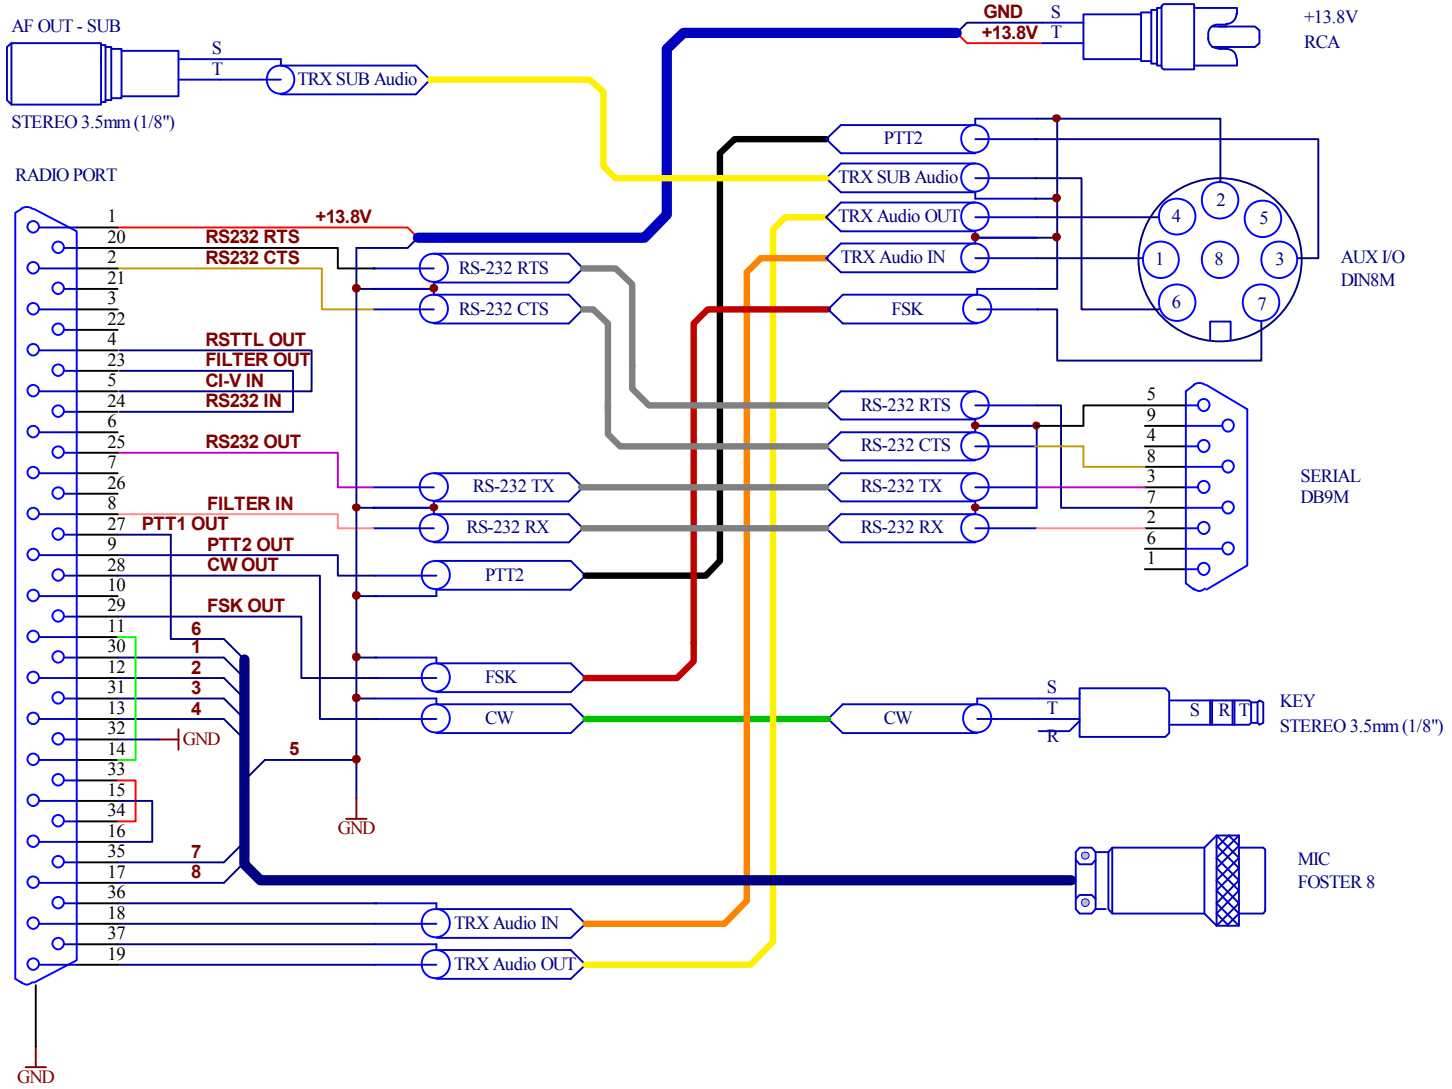

DB37-TT-OR2 Cable

TT-Orion II
Notes:

S = Sleeve
T = Tip
R = Ring