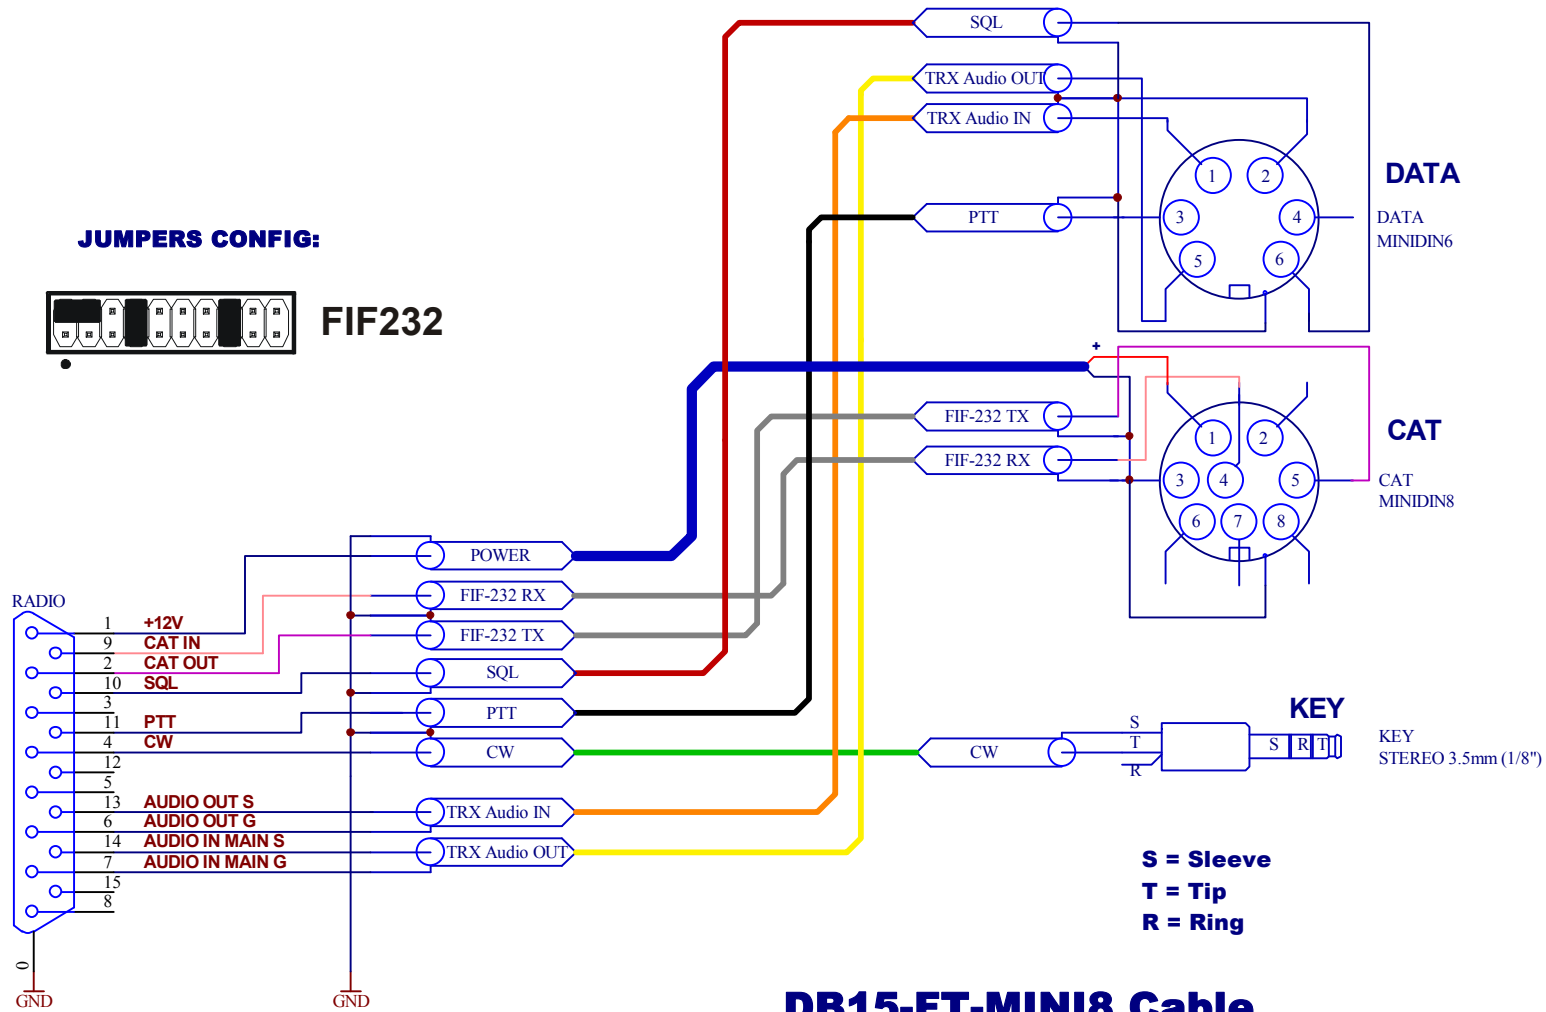

JUMPERS CONFIG:

FIF232

**S = Sleeve
T = Tip
R = Ring**

DB15-FT-MINI8 Cable

FT-100 FT-100D FT-817 FT-857 FT857D FT897 FT897D